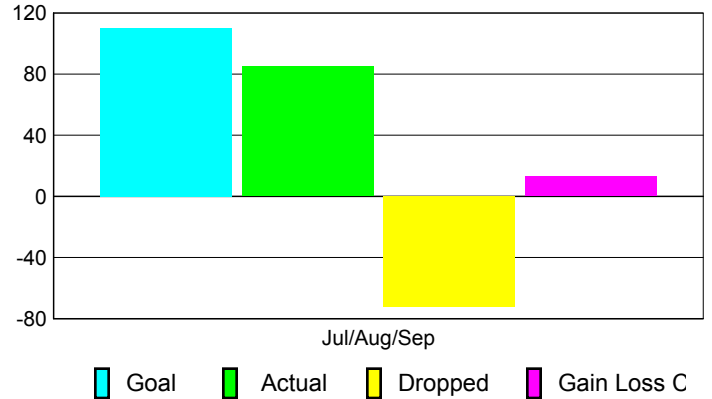

Membership Results 2010-2011

Goal, New, Dropped, Gain/Loss