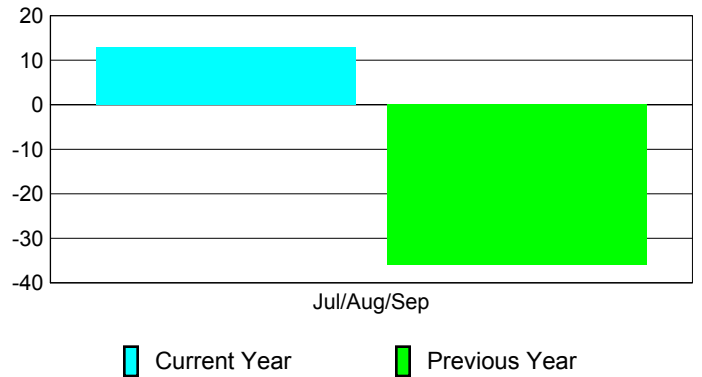

Comparison of Membership Gain/Loss

Current Year Compared to the Previous Year