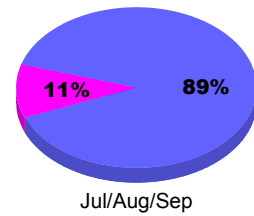

Membership Results
2010-2011

Membership
2009-2010

Month	Net Memb Goal	Actual New Memb	Actual Dropped Memb	Gain/Loss of Memb	Gain/Loss of Memb
Jul/Aug/Sep	110	85	-72	13	-36
Totals	110	85	-72	13	-36

Membership Results 2010-2011

Goal, New, Dropped, Gain/Loss

Comparison of Membership Gain/Loss

Current Year Compared to the Previous Year

Gender Comparison 2010-2011

Male Female