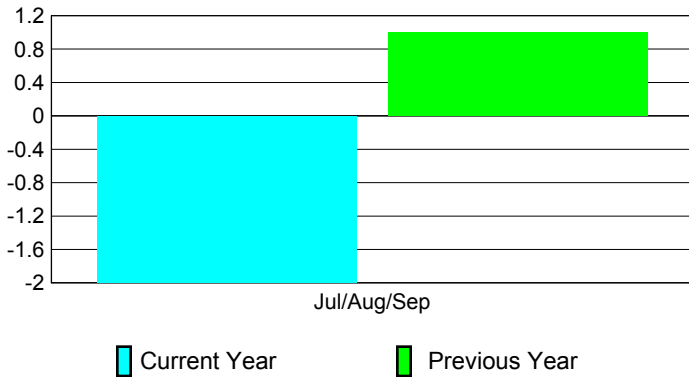

2010-2011 GMT Reports for District (or Undistricted) **District 315B4**

GMT: SANGEETA JATIA

Location: REP OF BANGLADESH

GMT CA: 6

CLUBS

Club Results
2010-2011

Clubs
2009-2010

Month	New Club Goal	Actual New Clubs	Actual Dropped Clubs	Gain/Loss of Clubs	Gain/Loss of Clubs
Jul/Aug/Sep	3	2	-4	-2	1
Totals	3	2	-4	-2	1

Club Results 2010-2011

Goal, New, Dropped, Gain/Loss

Comparison of Club Gain/Loss

Current Year Compared to the Previous Year

YTD Status Quo Clubs 2010-2011

Status Quo Clubs Compared to Status Quo Members

MEMBERSHIP