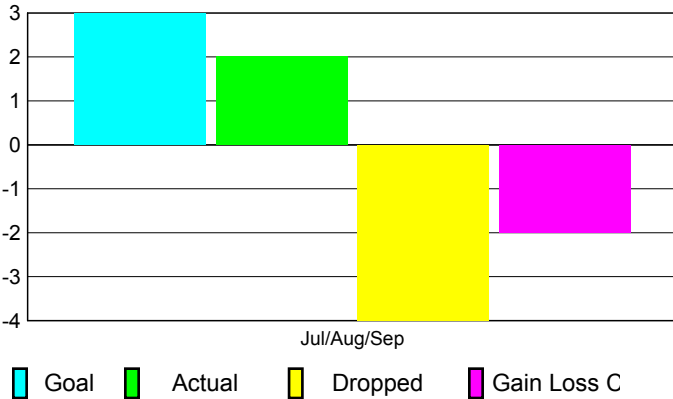

2010-2011 GMT Reports for District (or Undistricted) **District 315B4**

GMT: SANGEETA JATIA

Location: REP OF BANGLADESH

GMT CA: 6

CLUBS

Club Results
2010-2011

Clubs
2009-2010

Month	New Club Goal	Actual New Clubs	Actual Dropped Clubs	Gain/Loss of Clubs	Gain/Loss of Clubs
Jul/Aug/Sep	3	2	-4	-2	1
Totals	3	2	-4	-2	1

Club Results 2010-2011

Goal, New, Dropped, Gain/Loss

Comparison of Club Gain/Loss

Current Year Compared to the Previous Year

YTD Status Quo Clubs 2010-2011

Status Quo Clubs Compared to Status Quo Members

MEMBERSHIP